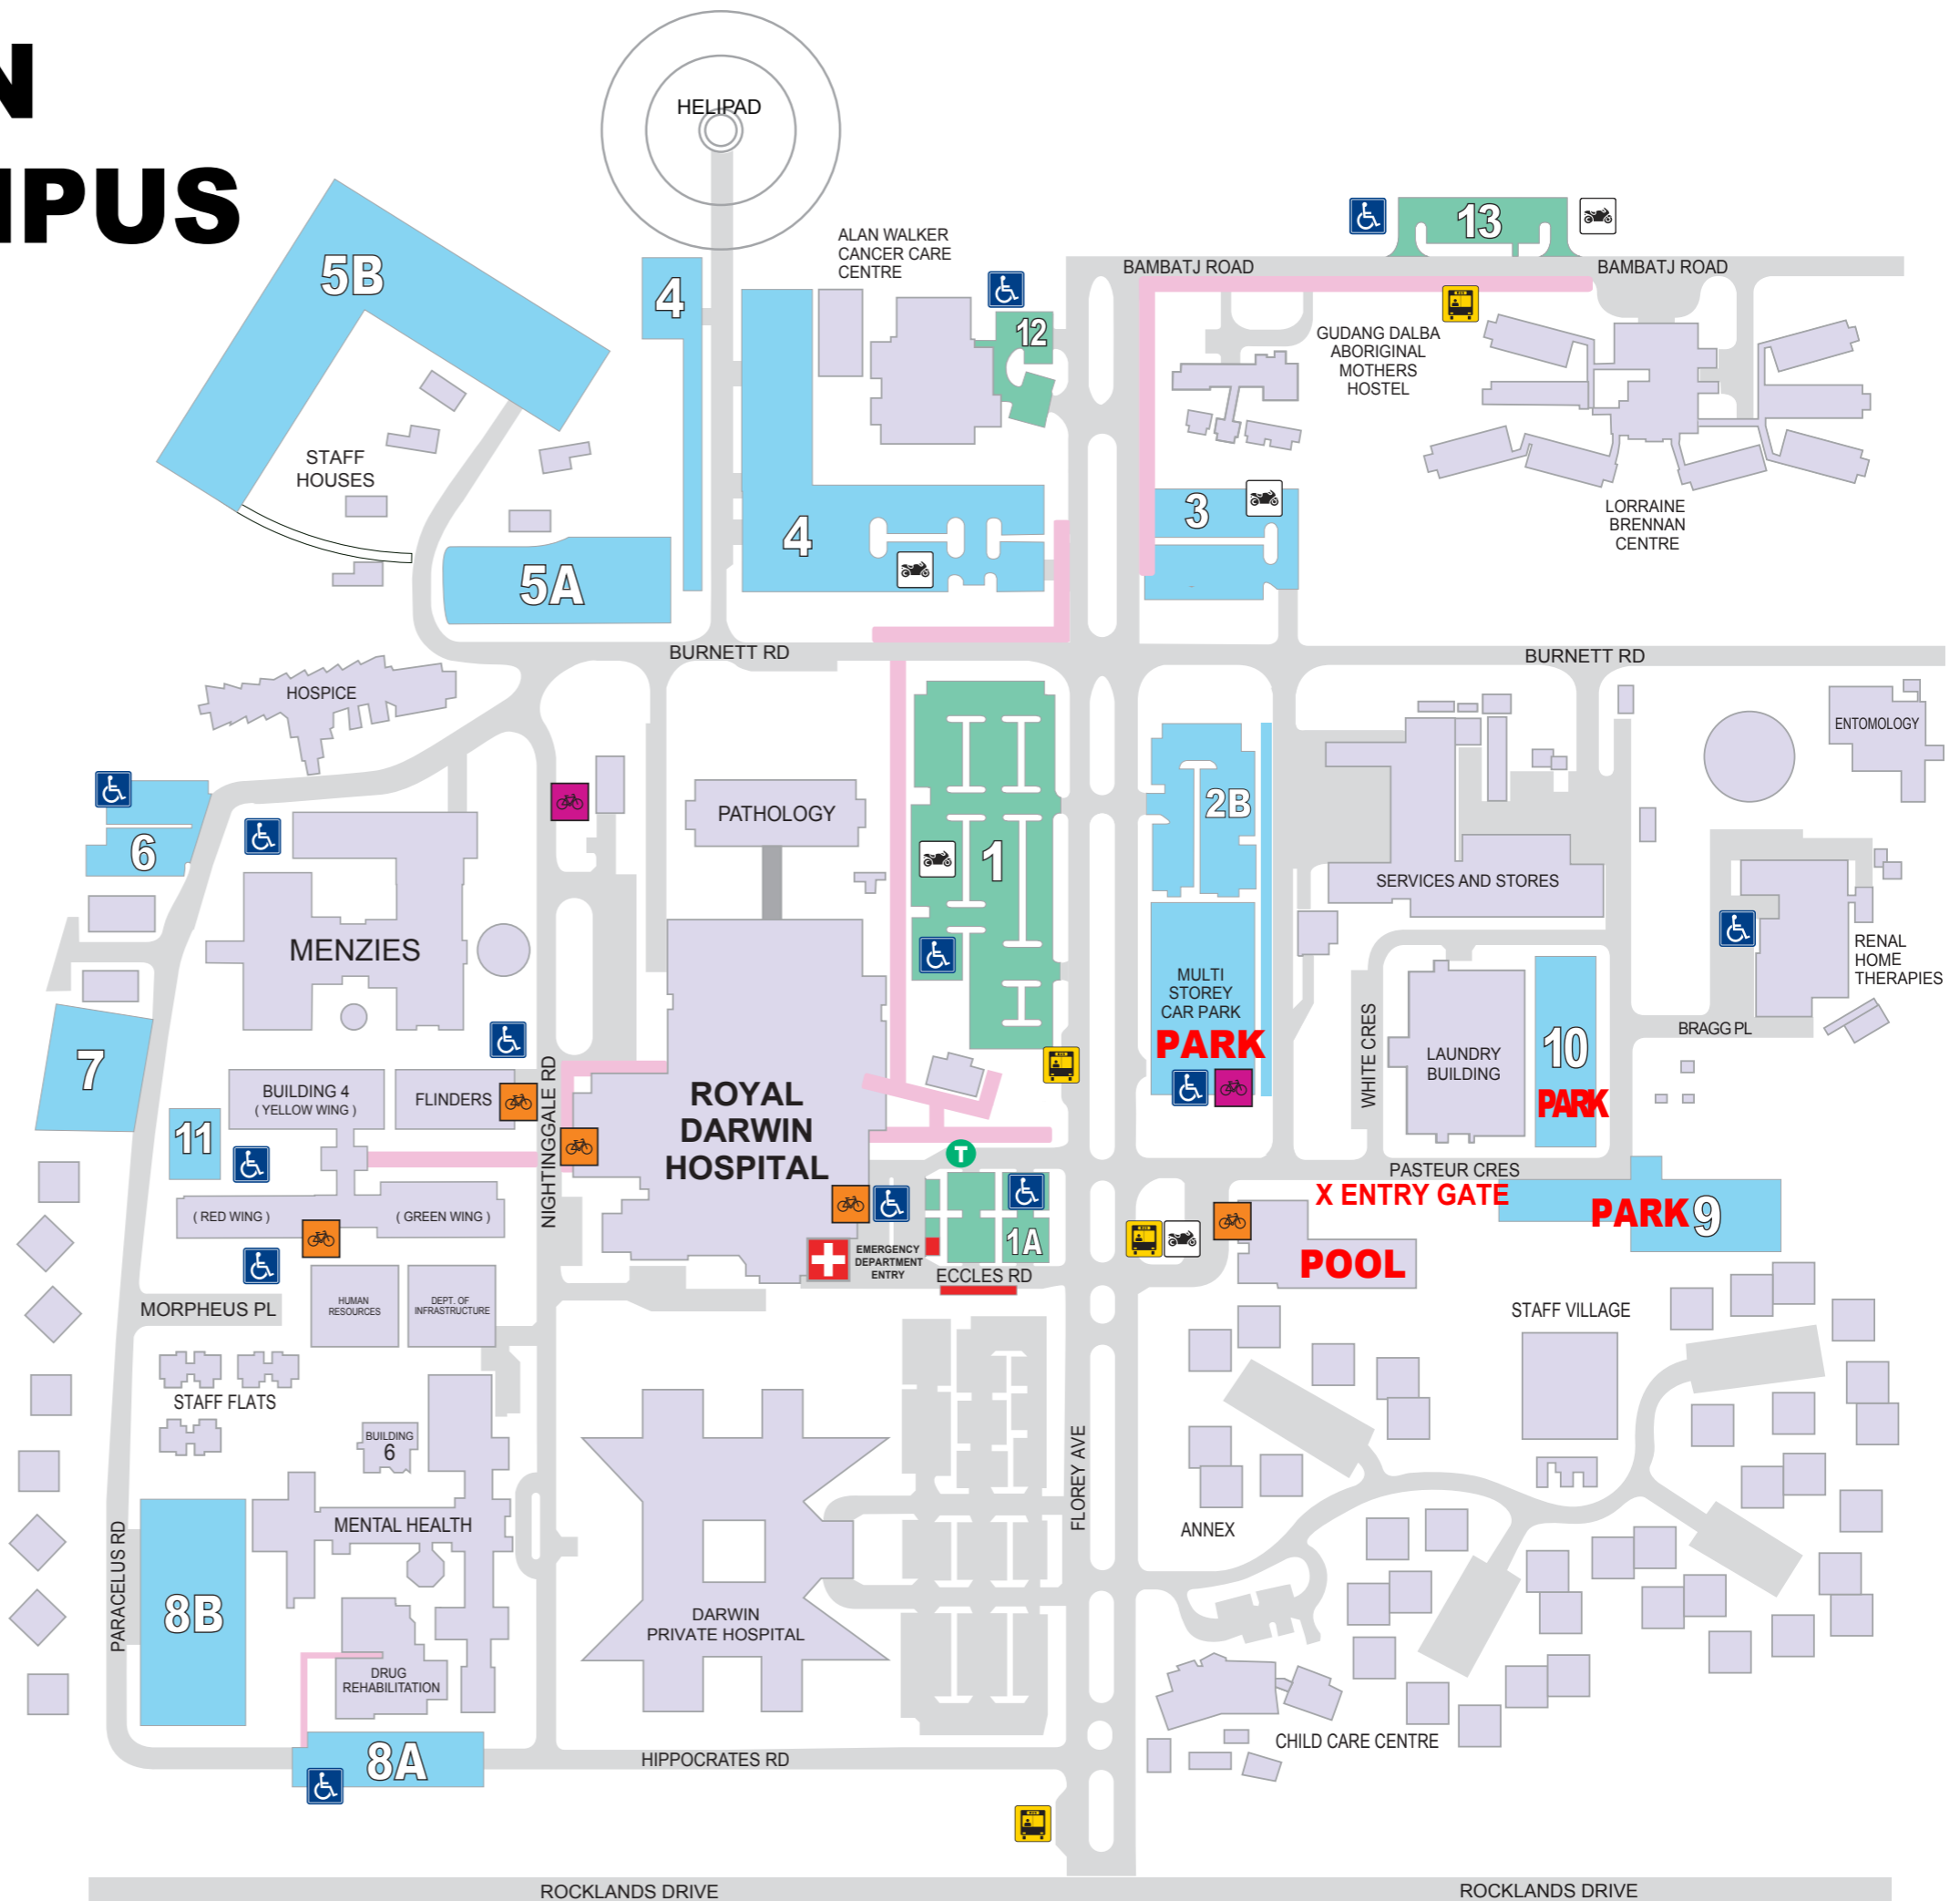

ROYAL DARWIN HOSPITAL CAMPUS

FREE CAR PARKING

 Up to 15 mins Emergency Drop Off

 7am to 5pm - Patient & Visitor Parking Only
Every day Up to 4 Hours

Outside these hours - General Free Parking

 General Free Parking

 Emergency Department Entry & Drop Off

 Disabled Parking
Valid disabled permit displayed

 Motorcycles

 Bus Stop

 Taxi

 Public Bike Racks  Staff Bike Racks

 Covered Walkways

Penalties will apply for non-compliance in accordance with by-laws.

MAIN ENTRANCE